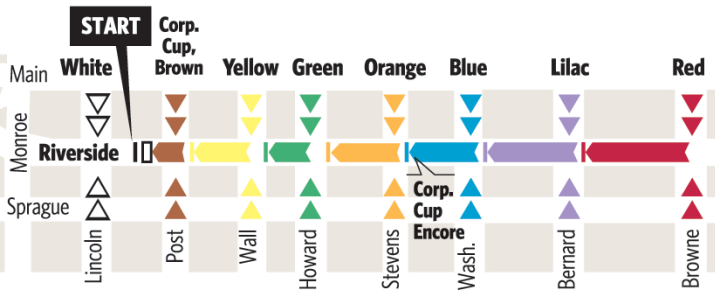

Bloomsday start

Enter starting areas as indicated by arrows. Colors correspond with color of bib numbers. All strollers and noncompetitive assisted wheelchairs must start in the red group.

Start times

You should arrive 30 minutes* prior to the time listed to ensure entrance to your starting area.

*Red group should be in place by 9:55 a.m.

ELITE WHEELCHAIR, ELITE WOMEN	ELITE MEN, CORP. CUP AND BROWN	YELLOW AND GREEN	ORANGE AND BLUE	LILAC	RED
8:40- 9:00 a.m.	9:00- 9:05 a.m.	9:05- 9:15 a.m.	9:15- 9:45 a.m.	9:45- 10:05 a.m.	10:10 a.m.